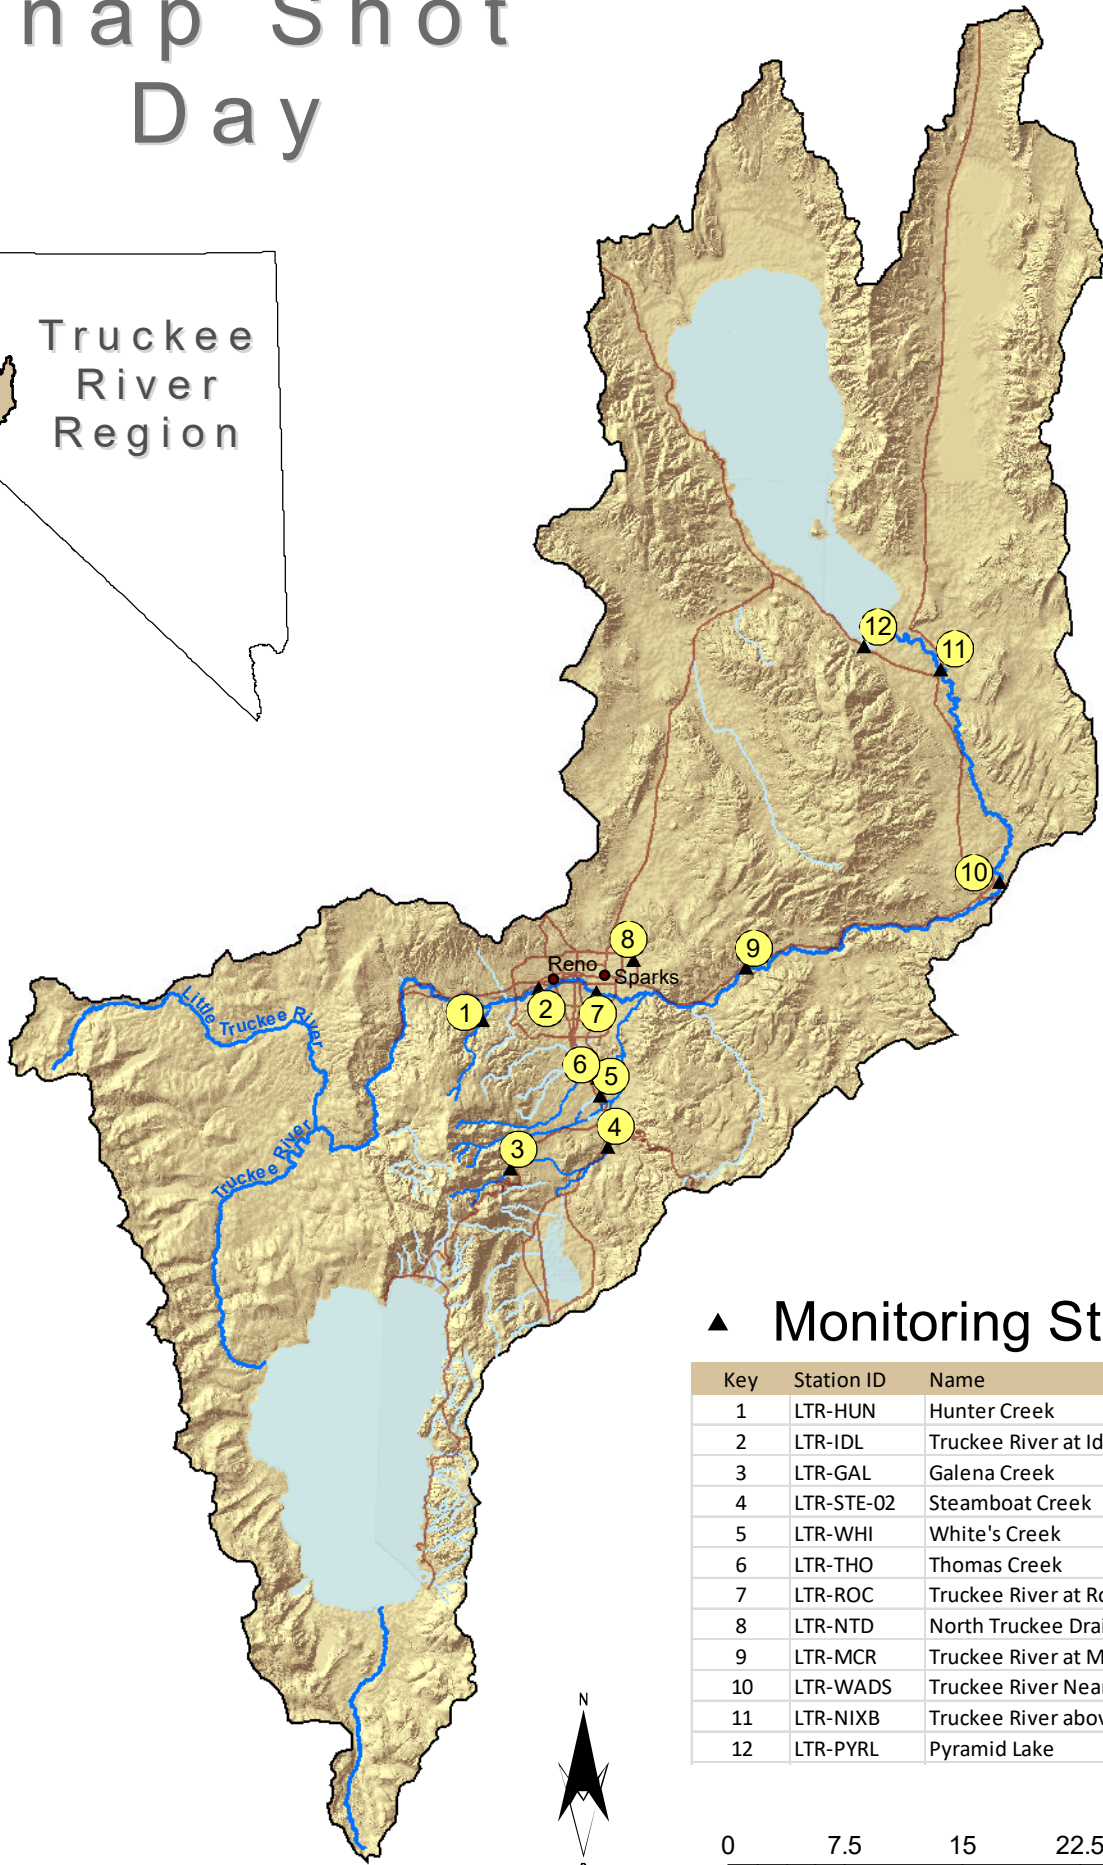

# Snap Shot Day

## ▲ Monitoring Stations

Key	Station ID	Name
1	LTR-HUN	Hunter Creek
2	LTR-IDL	Truckee River at Idlewild Park
3	LTR-GAL	Galena Creek
4	LTR-STE-02	Steamboat Creek
5	LTR-WHI	White's Creek
6	LTR-THO	Thomas Creek
7	LTR-ROC	Truckee River at Rock Park
8	LTR-NTD	North Truckee Drain
9	LTR-MCR	Truckee River at McCarran Ranch
10	LTR-WADS	Truckee River Near Wadsworth Bridge
11	LTR-NIXB	Truckee River above Nixon Bridge
12	LTR-PYRL	Pyramid Lake